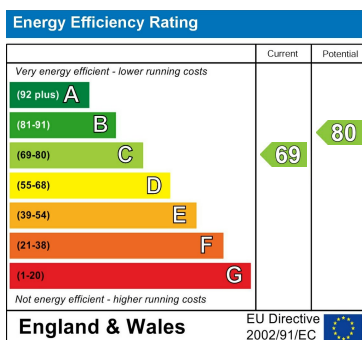

3 Bedroom House - End Terrace located in Dartford

Council Tax Band

Energy Performance Graph

Call us on

01708 921380

sales@alanjacob.co.uk

Agents Note: Whilst every care has been taken to prepare these particulars, they are for guidance purposes only. All measurements are approximate and are for general guidance purposes only and whilst every care has been taken to ensure their accuracy, they should not be relied upon and potential buyers are advised to recheck the measurements.